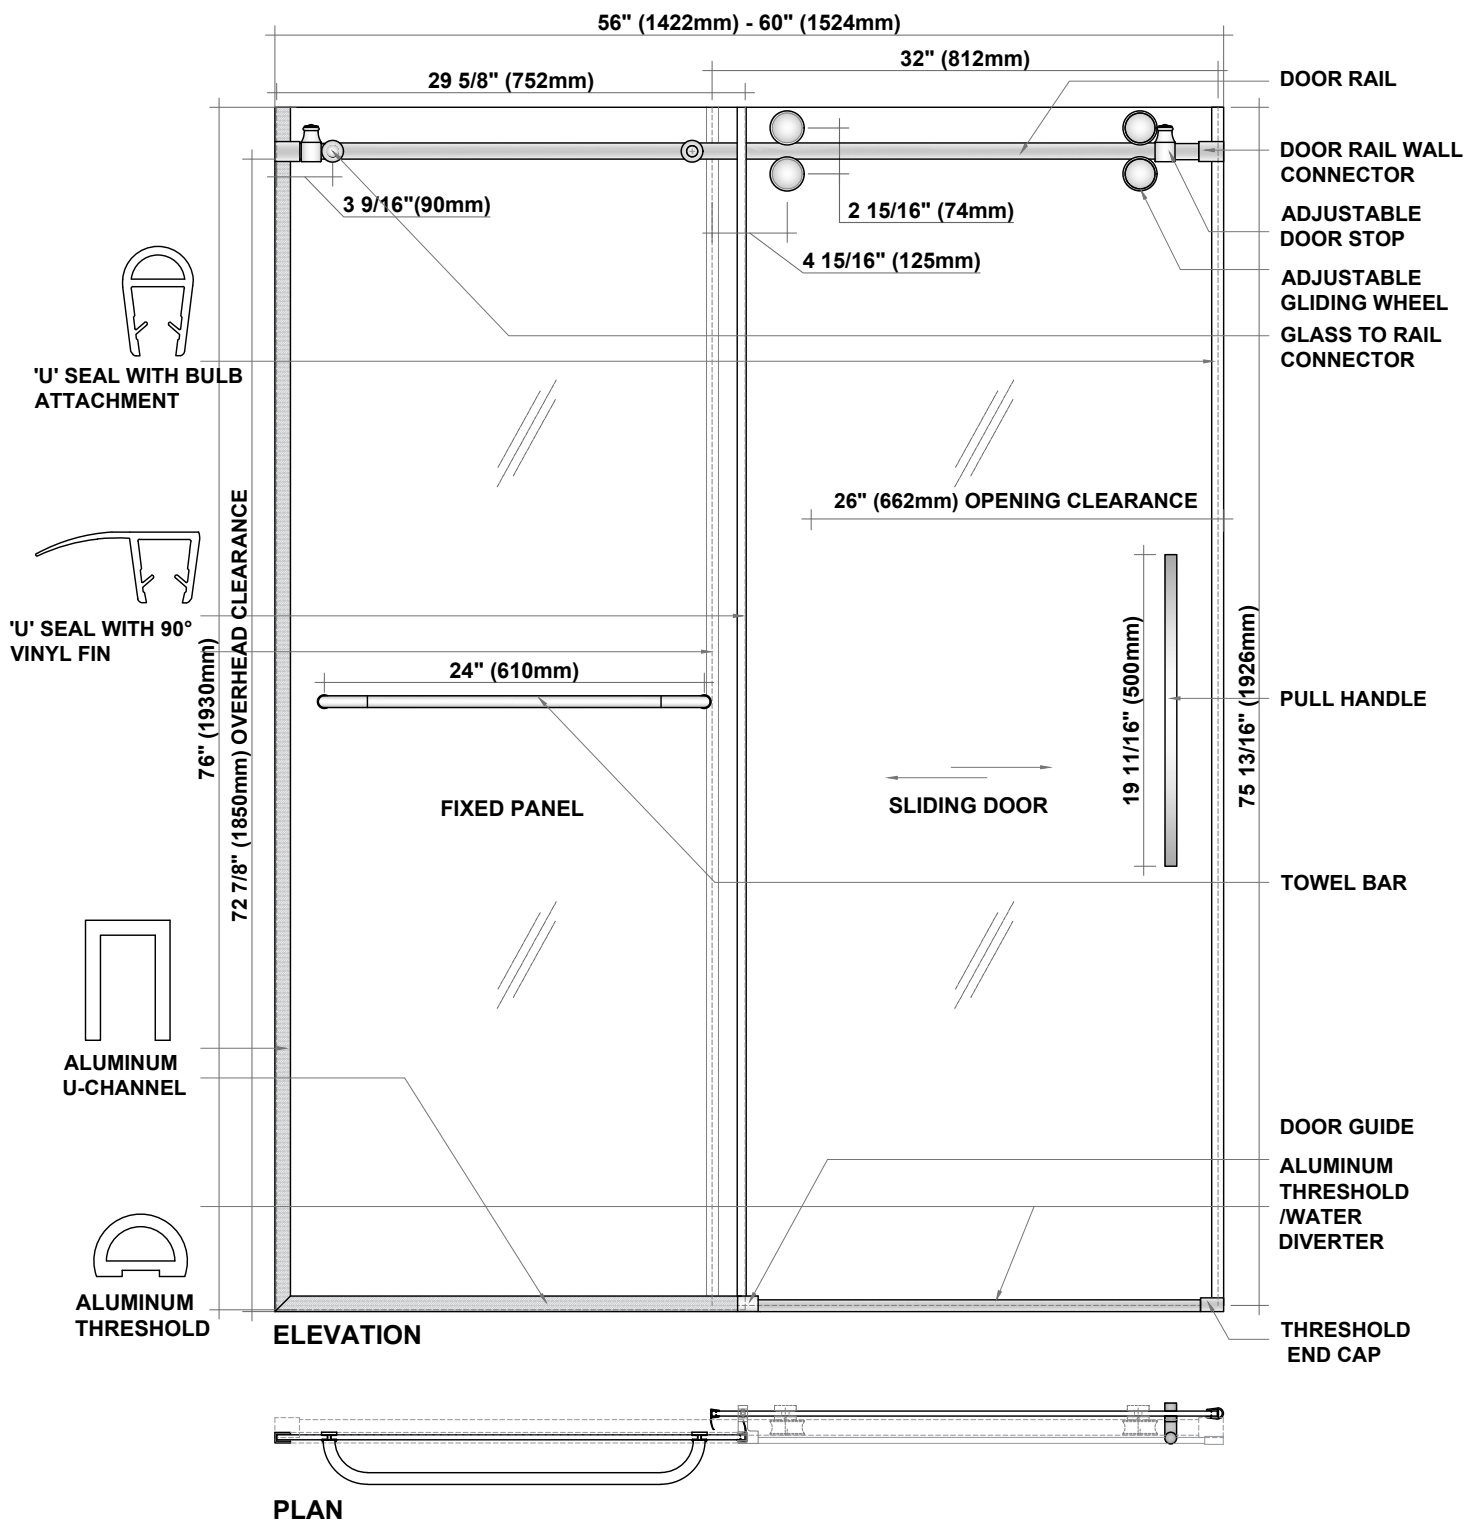

Tub & Shower Enclosures

Ibiza-U

**SPECIFICATIONS ARE SUBJECT TO CHANGE WITHOUT NOTICE

Revised: 2018.04.13
© 2018 Copyright IMI International Marble Industries, Inc.