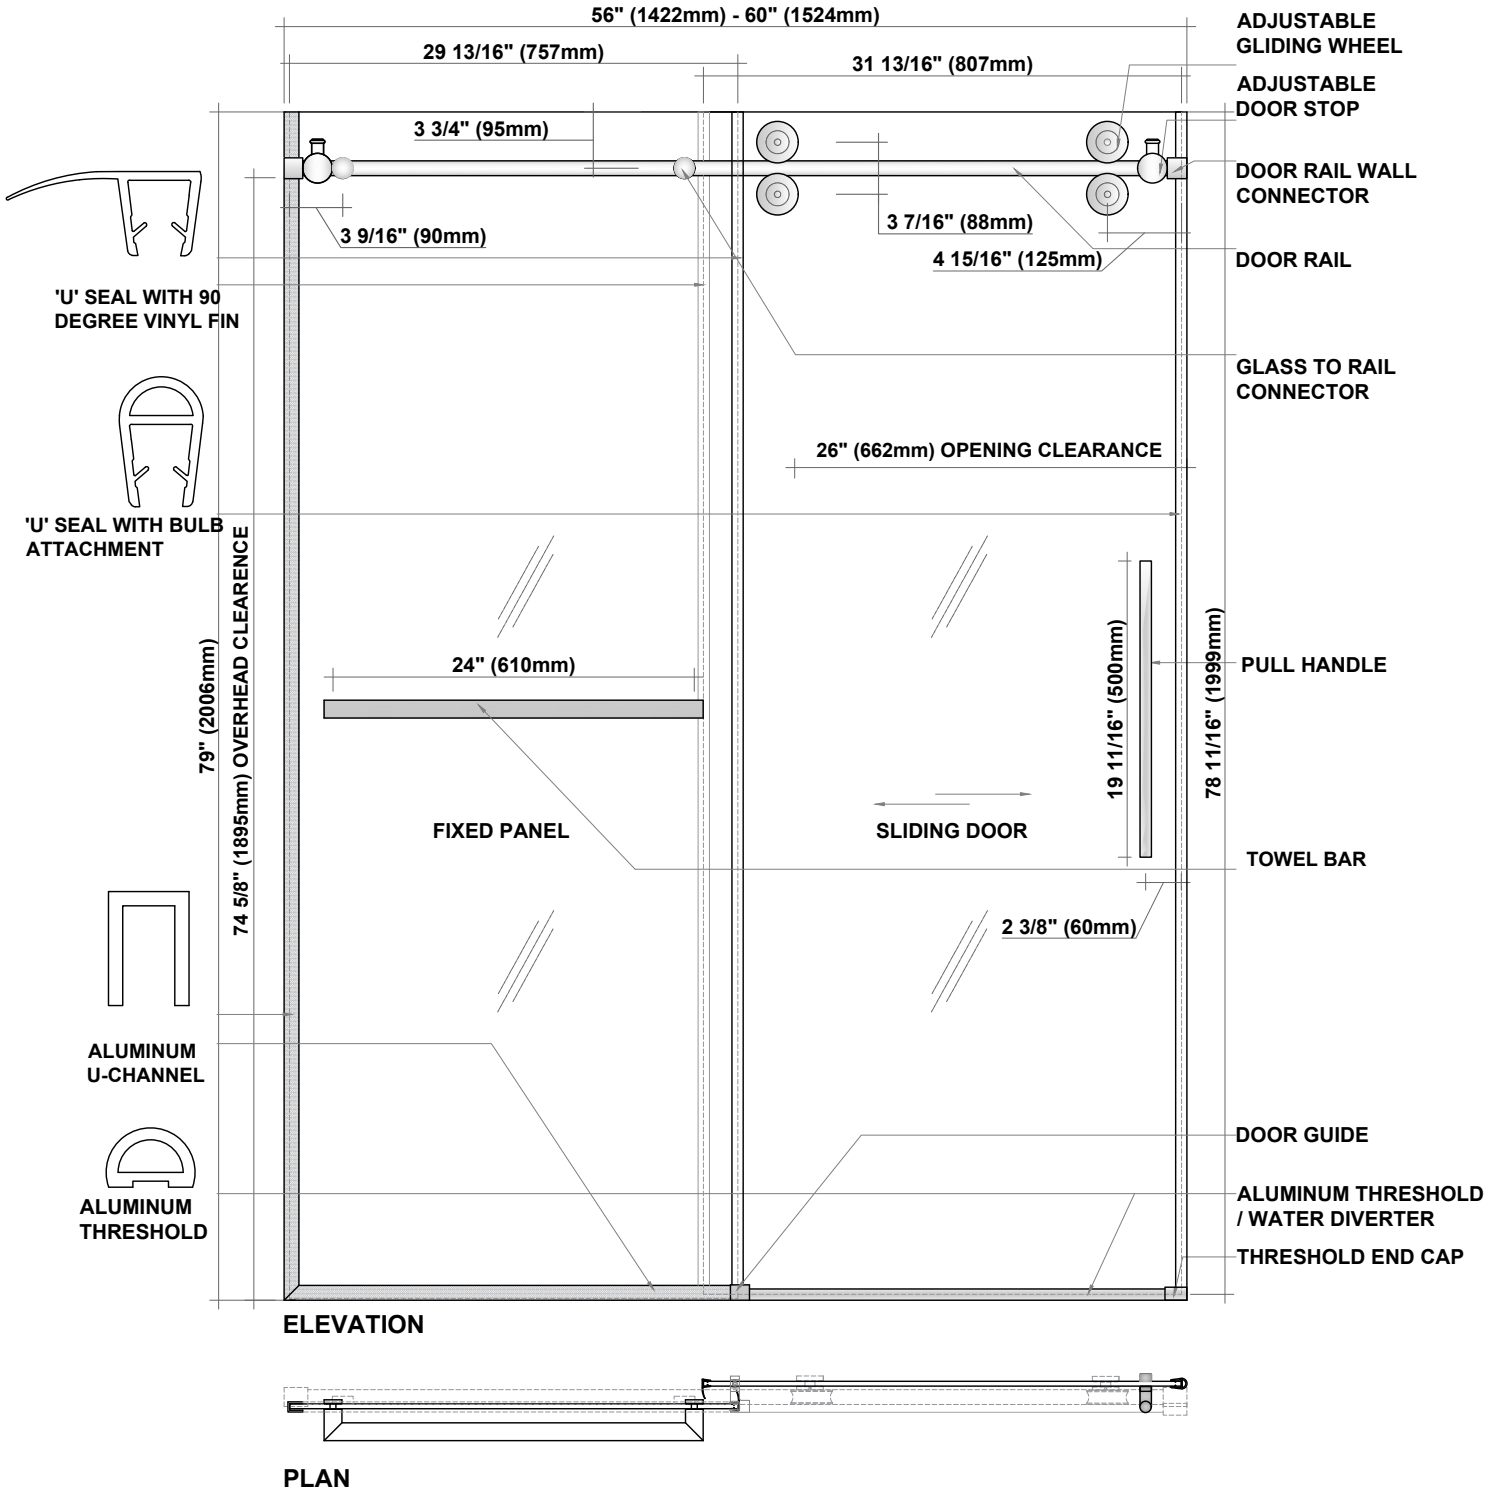

Specifications:

MODEL NUMBER: COSF-SW-U

DIMENSIONS

- 60 in. (1542 mm) wide x 79 in. (2006 mm) height
- Overhead clearance 74 5/8 in. (1895 mm)
- Opening clearance 26 1/16 in. (662 mm)
- Fits 56 in. (1422 mm) • 60 in. (1524 mm) finished opening
- Up to 4 in. (102 mm) in width adjustment
- Up to 3/8 in. (10 mm) out-of-plumb adjustment

GLASS

- 3/8 in. (10 mm) clear glass
- ANSI certified tempered glass

HARDWARE

- Chrome finish
- Solid stainless steel construction
- Adjustable gliding wheels
- 1 in. (25mm) aluminum U-channel on two (2) sides of fixed panel
- 24 in. (610mm) towel bar
- Aluminum threshold
- Fully frameless glass design

STANDARD FEATURES

- Single sliding door with one (1) fixed panel
- Reversible for right or left door sliding installation
- Polycarbonate water proof seal strips (see drawings)

**SPECIFICATIONS ARE SUBJECT TO CHANGE WITHOUT NOTICE

Typical CSI Codes: 10 28 19

Revised: 2018.04.13

© 2018 Copyright IMI International Marble Industries, Inc.

Tub & Shower Enclosures

Cosmopolitan-C

**SPECIFICATIONS ARE SUBJECT TO CHANGE WITHOUT NOTICE

Revised: 2018.04.13
© 2018 Copyright IMI International Marble Industries, Inc.