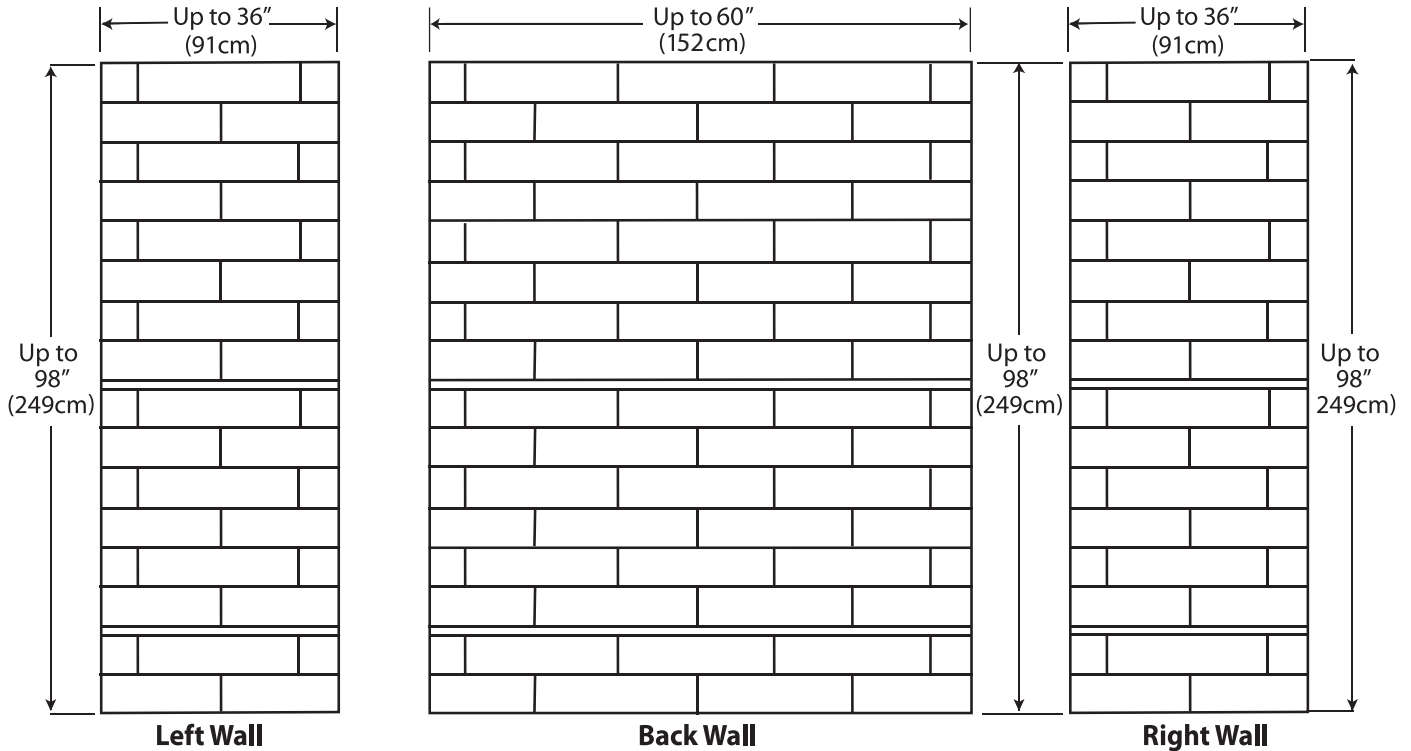

6" x 24" Contemporary

WS-CS-HC6x24

Wall Surrounds
Technical Specifications

Standard Features:

- Individual 'tile' size: 6" x 24" (15cm x 61cm)
- Up to 98" (249cm) Max height
- Back wall: Up to 60" (152cm) Max width
- Side Walls: Up to 36" (91cm) Max width
- 5/16" (0.8cm) Nominal thickness
- Gloss finish

Minimum Order Quantities Apply

Optional Accessories:

- 2 1/4" x up to 120" x 3/4" Trim Strips (6cm x 305cm x 2cm)
- Soap Dishes
- Shampoo Shelves
- Foot Rests
- Additional Accessories available upon request (minimum quantities apply).