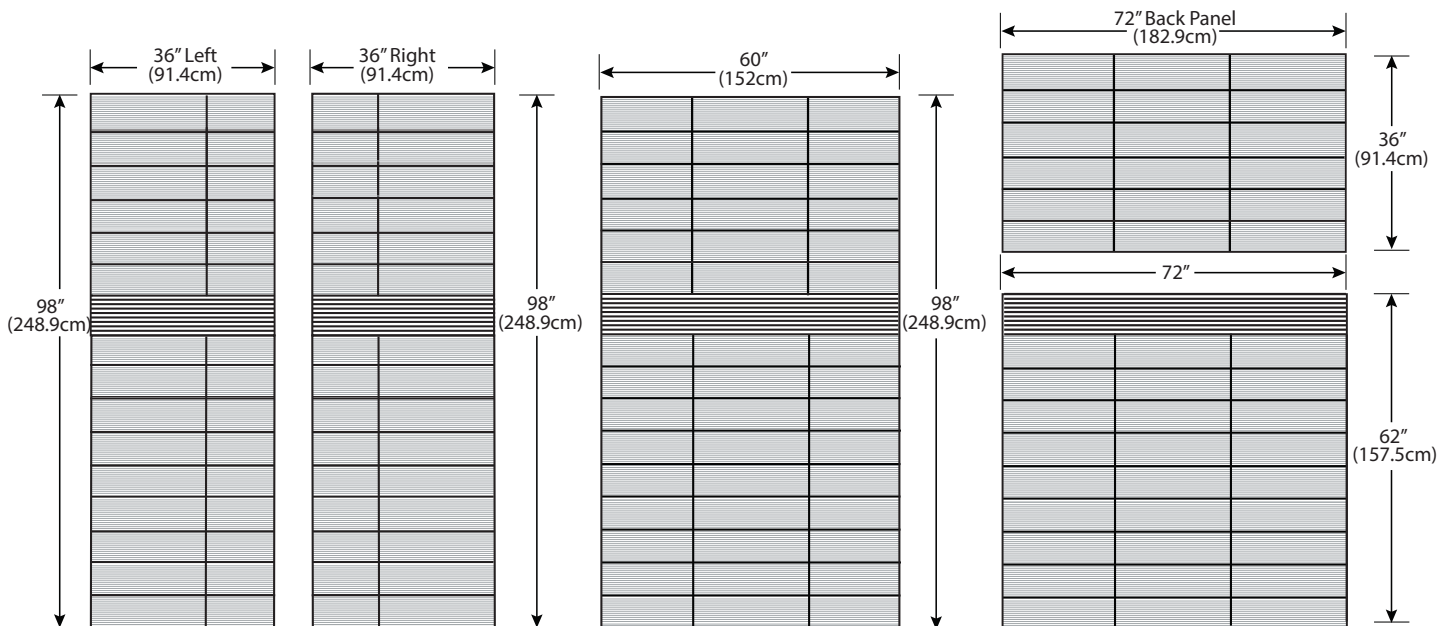

6x24 Textured Stacked Linear Listello Wall Surround WS-TX-LL6x24

Technical Specifications

Specifications:

- All panels are made oversized and must be measured and cut to fit on site.
- Uses include, but are not limited to tub & shower surrounds.
- Accessory and color options are available
- 8" Integral Linear listello

Panel Sizes:

Width	Height	Thickness
36"	Up to 98"	5/16" (0.8cm) Nominal thickness
60"	Up to 98"	5/16" (0.8cm) Nominal thickness
72"	Up to 36"	5/16" (0.8cm) Nominal thickness
72"	Up to 62"	5/16" (0.8cm) Nominal thickness

Please note that a split back wall of 72" requires split side walls of 36".

* Color Charts and additional patterns available upon request.

Our products comply with one or more of the following: IAPMO, ANSI, HUD, NAHB, NHQ