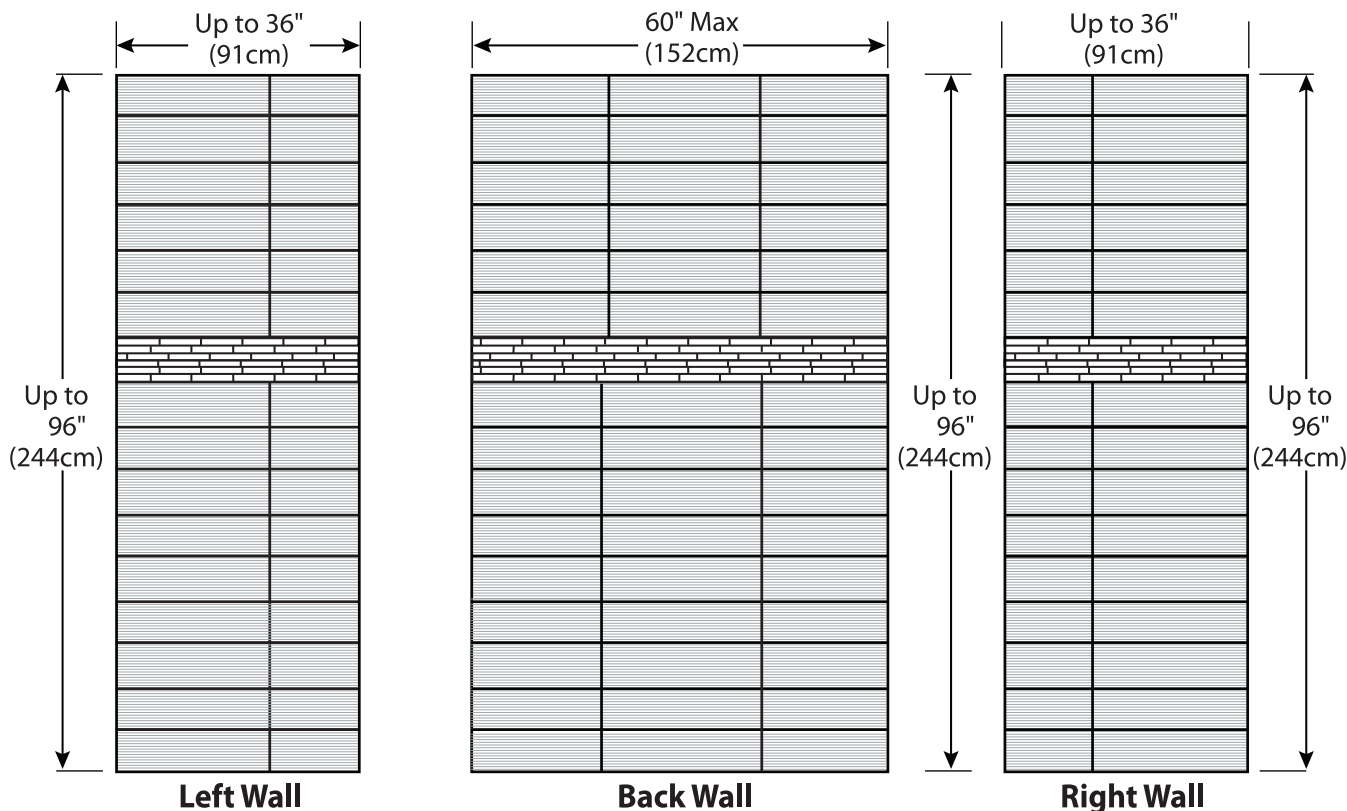

6" x 24" Textured Stacked Listello

Wall Surrounds
Technical Specifications

Standard Features:

- Individual 'brick' size: 6" x 24" (15cm x 61cm)
- 6" (15cm) Integral Dimensions Listello
- Up to 96" (244cm) Max height
- Back Wall: 60" (152cm) Max width
- Side Walls: Up to 36" (91cm) Max width
- Textured Surface
- 5/16" (0.8cm) Nominal thickness
- Matte Finish

Optional Accessories:

- 2 1/4" x up to 120" x 3/4" Trim Strips (6cm x 305cm x 2cm)
- Soap Dishes
- Shampoo Shelves
- Foot Rests
- Additional Accessories available upon request (minimum quantities apply).