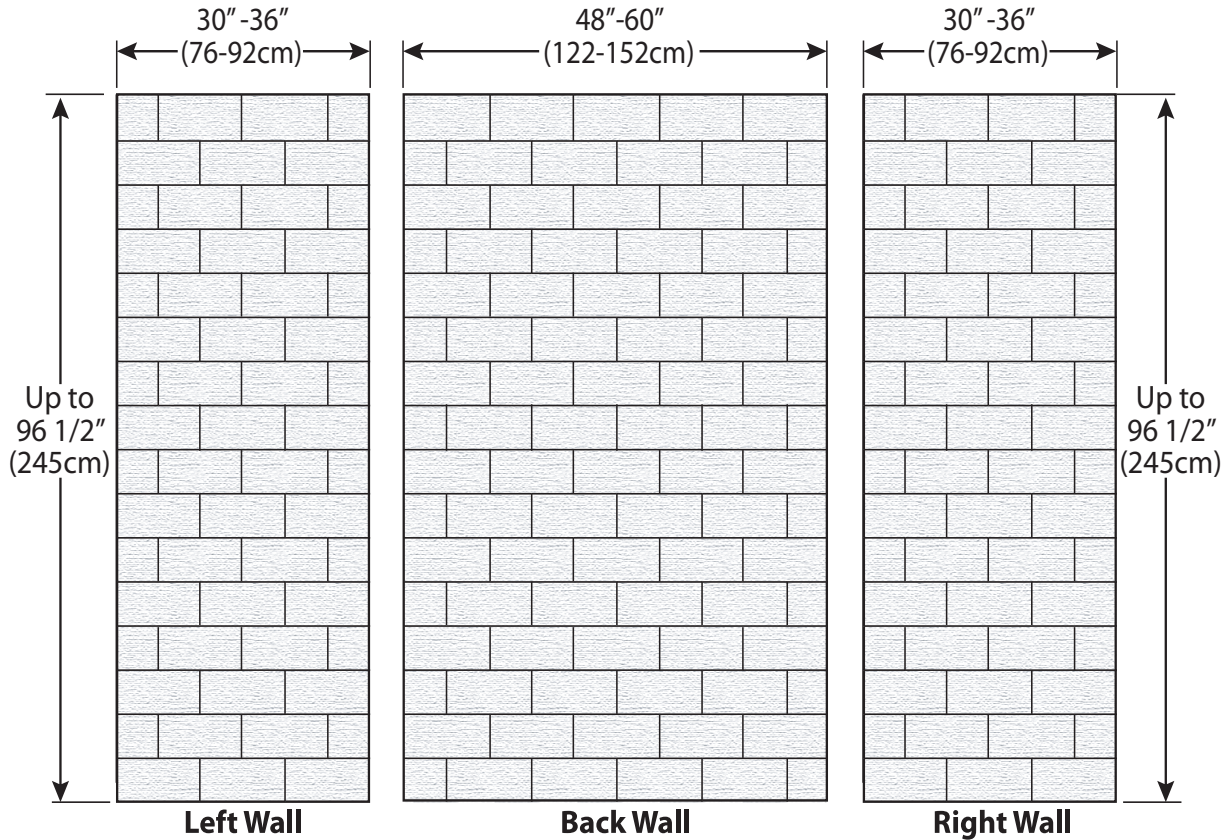

6" x 12" Textured Vision Pattern

Wall Surrounds

Technical Specifications

Standard Features:

- Individual 'brick' size: 6" x 12"
- Up to 96 1/2" (245cm) Max height
- Back Wall: 48"- 60" (122-152cm) Max width
- Side Walls: 30"-36" (76-91cm) Max width
- 5/16" (0.8cm) Nominal thickness
- Matte Finish

Minimum Order Quantities Apply

Optional Accessories:

- 2 1/4" x up to 120" x 3/4" Trim Strips (6cm x 305cm x 2cm)
- Soap Dishes
- Shampoo Shelves
- Foot Rests
- Additional Accessories available upon request (minimum quantities apply).