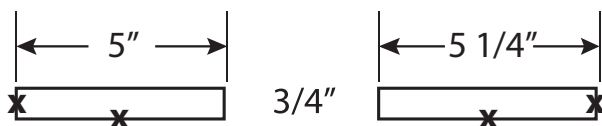

1/4" Thick Supports

* Color Charts and additional patterns available upon request.

Our products comply with one or more of the following: IAPMO, ANSI, HUD, NAHB, NHQ

All products made of cultured marble, also known as MasterCast Engineered Composites, Cast Stone, Stone Resin, Resine de Pierre or Marbre de Synthèse (French), Mineral Guss (German), Polybeton (Dutch)

Typical CSI Codes: 06 10 00 (06100), 06 20 00 (06200), 12 30 33 (06400) 12 36 61.13 (06610), 22 42 23 (Div 15), 22 00 00 (Div 15)

Revised: 2017.03.22

© 2014 Copyright IMI International Marble Industries, Inc.