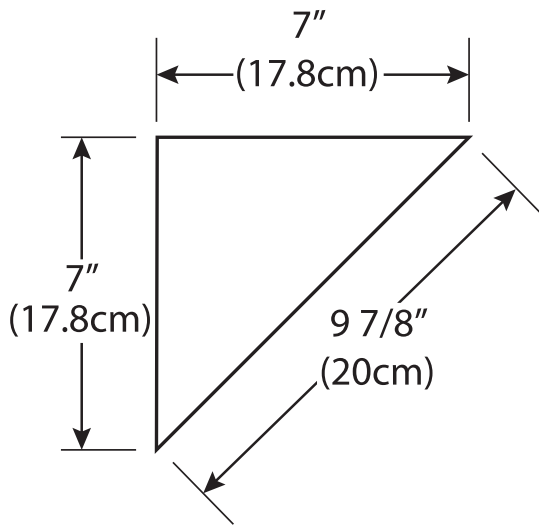

7" x 7" Shampoo Shelf

Accessories

Estimated Weight: 1.2 lbs (.68 kg)

Technical Specifications

Dimensions:

- Size: 7" x 7" x 9 7/8" (18cm x 18cm x 20cm)
- Height 1 1/2" (15cm)

Standard Features:

- Corner mount shampoo shelf - designed to accommodate larger shampoo/soap containers
- Gloss Finish

Optional: (Available Selections)

- Matte Finish

1/4" Thick Supports

* Color Charts and additional patterns available upon request.

Our products comply with one or more of the following: IAPMO, ANSI, HUD, NAHB, NHQ

All products made of cultured marble, also known as MasterCast Engineered Composites, Cast Stone, Stone Resin, Resine de Pierre or Marbre de Synthèse (French), Mineral Guss (German), Polybeton (Dutch)

Typical CSI Codes: 06 10 00 (06100), 06 20 00 (06200), 12 30 33 (06400) 12 36 61.13 (06610), 22 42 23 (Div 15), 22 00 00 (Div 15)

Revised: 2017.03.22

© 2014 Copyright IMI International Marble Industries, Inc.