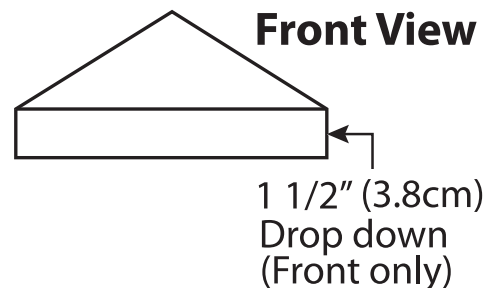

1/4" Thick Supports

* Color Charts and additional patterns available upon request.

Our products comply with one or more of the following: IAPMO, ANSI, HUD, NAHB, NHQ

All products made of cultured marble, also known as MasterCast Engineered Composites, Cast Stone, Stone Resin, Resine de Pierre or Marbre de Synthèse (French), Mineral Guss (German), Polybeton (Dutch)

Typical CSI Codes: 06 10 00 (06100), 06 20 00 (06200), 12 30 33 (06400) 12 36 61.13 (06610), 22 42 23 (Div 15), 22 00 00 (Div 15)

Revised: 2017.03.22

© 2014 Copyright IMI International Marble Industries, Inc.