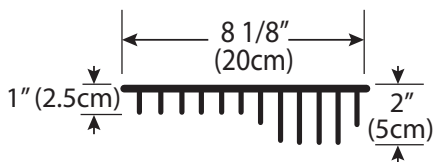

Chrome Plated 2-Tier Wire Corner Soapdish

Accessories
Technical Specifications

Dimensions:

- Depth: 8" x 7" (20cm x 18cm)
- Height 2" (5cm)

Standard Features:

- Corner mount
- Chrome plated brass
- Polished finish

Side View

Mounting Hardware Included

Note: Drill locations in dish may vary so check each dish before drilling. Add a dab of 100% silicone into screw holes under chrome screw cap.

Our products comply with one or more of the following: IAPMO, ANSI, HUD, NAHB, NHQ

All products made of cultured marble, also known as MasterCast Engineered Composites, Cast Stone, Stone Resin, Resine de Pierre or Marbre de Synthèse (French), Mineral Guss (German), Polybeton (Dutch)

Typical CSI Codes: 06 10 00 (06100), 06 20 00 (06200), 12 30 33 (06400) 12 36 61.13 (06610), 22 42 23 (Div 15), 22 00 00 (Div 15)

Revised: 2015.11.30

© 2014 Copyright IMI International Marble Industries, Inc.