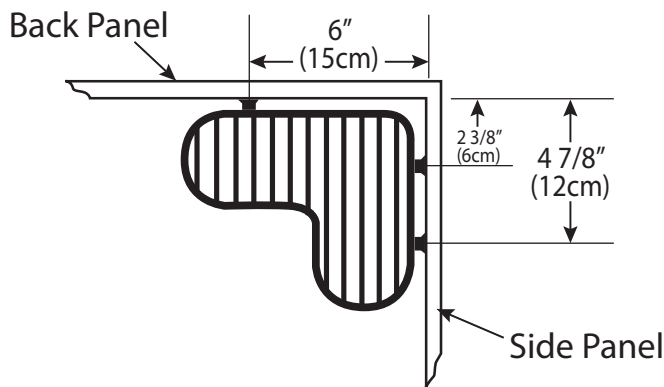

Chrome Plated 2-Tier Wire Corner Soapdish

Accessories
Technical Specifications

Dimensions:

- Depth: 8" x 7" (20cm x 18cm)
- Height 2" (5cm)

Standard Features:

- Corner mount
- Chrome plated brass
- Polished finish

Top View

Side View

Drill Hole Location

Mounting Hardware Included

Note: Drill locations in dish may vary so check each dish before drilling. Add a dab of 100% silicone into screw holes under chrome screw cap.