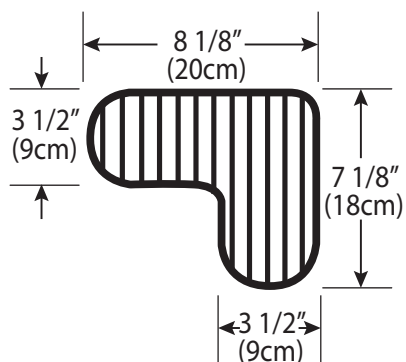

Chrome Plated 2-Tier Wire Corner Soapdish

Accessories
Technical Specifications

Dimensions:

- Depth: 8" x 7" (20cm x 18cm)
- Height 2" (5cm)

Standard Features:

- Corner mount
- Chrome plated brass
- Polished finish

Top View

Side View

Drill Hole Location

Mounting Hardware Included

Note: Drill locations in dish may vary so check each dish before drilling. Add a dab of 100% silicone into screw holes under chrome screw cap.