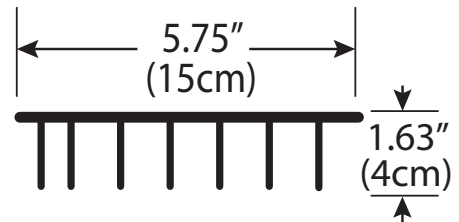

Chrome Plated Wire Corner Soapdish

Accessories

Technical Specifications

Dimensions:

- Width: 9.33" (24cm)
- Depth: 5.75" (15cm)
- Height 1.63" (4cm)

Standard Features:

- Corner shower basket
- Polished Chrome

Side View

Typical CSI Codes: 06 10 00 (06100), 06 20 00 (06200),
12 30 33 (06400) 12 36 61.13 (06610),
22 42 23 (Div 15), 22 00 00 (Div 15)

Our products comply with one or more of the following: IAPMO, ANSI, HUD, NAHB, NHQ

All products made of cultured marble, also known as MasterCast Engineered Composites, Cast Stone, Stone Resin, Resine de Pierre or Marbre de Synthese (French), Mineral Guss (German), Polybeton (Dutch)

Revised: 2015.09.11

© 2015 Copyright IMI International Marble Industries, Inc.