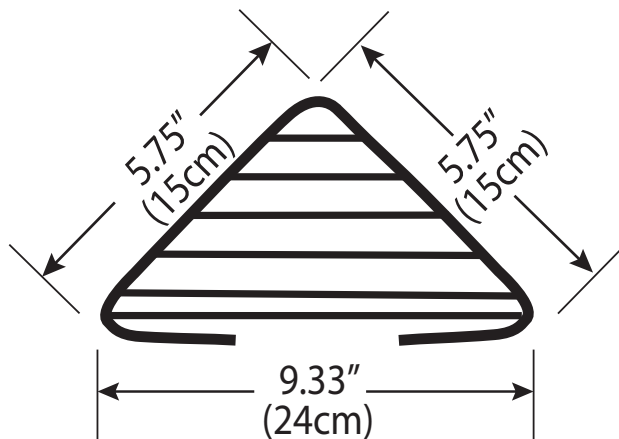

Chrome Plated Wire Corner Soapdish

Accessories

Technical Specifications

Dimensions:

- Width: 9.33" (24cm)
- Depth: 5.75" (15cm)
- Height 1.63" (4cm)

Standard Features:

- Corner shower basket
- Polished Chrome

Top View

Typical CSI Codes: 06 10 00 (06100), 06 20 00 (06200),
12 30 33 (06400) 12 36 61.13 (06610),
22 42 23 (Div 15), 22 00 00 (Div 15)

Our products comply with one or more of the following: IAPMO, ANSI, HUD, NAHB, NHQ

All products made of cultured marble, also known as MasterCast Engineered Composites, Cast Stone, Stone Resin, Resine de Pierre or Marbre de Synthese (French), Mineral Guss (German), Polybeton (Dutch)

Revised: 2015.09.11

© 2015 Copyright IMI International Marble Industries, Inc.