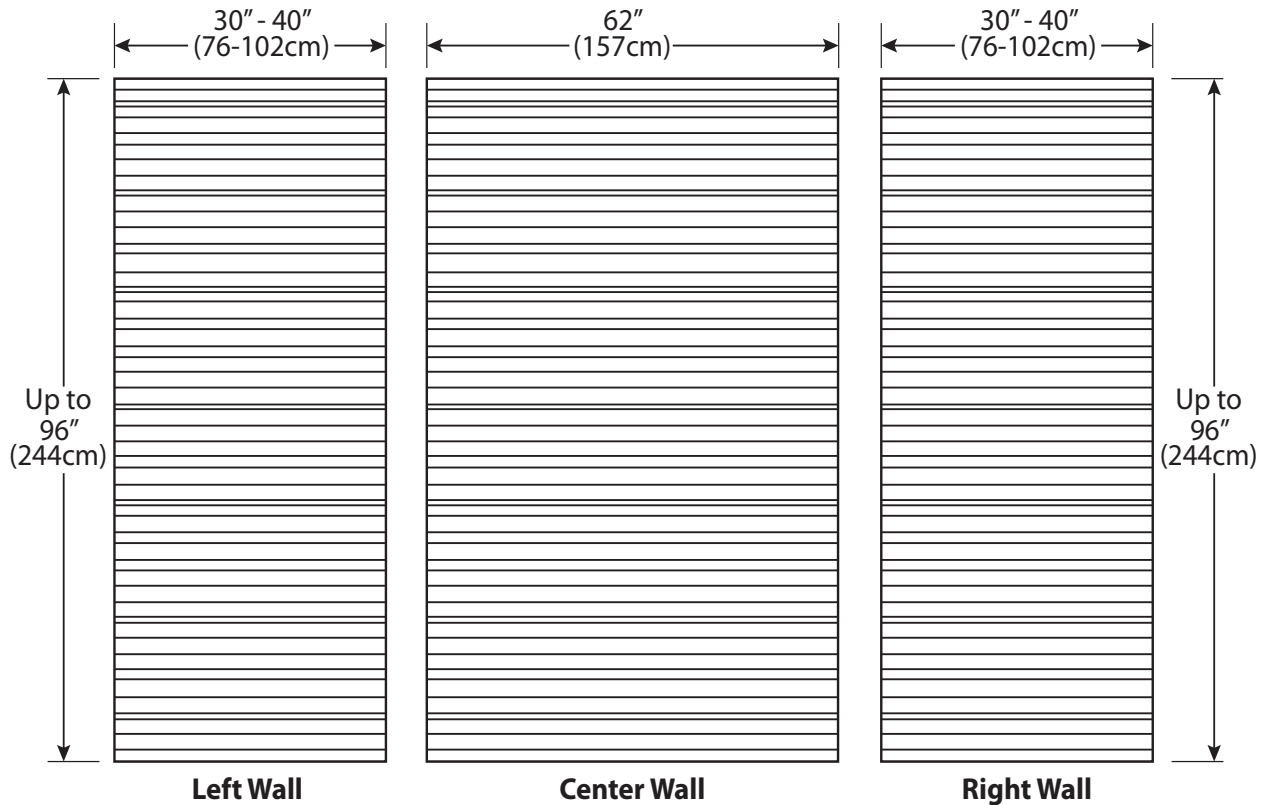

Interval Contemporary

Wall Surrounds
Technical Specifications

Standard Features:

- Up to 96" (244cm) Max height
- Back Wall: 60" (152cm) Max width
- Side Walls: 30"-40" (76-102cm) Max width
- 5/16" (0.8cm) Nominal thickness
- Matte Finish

Minimum Order Quantities Apply

Optional Accessories:

- 2 1/4" x up to 120" x 3/4" Trim Strips (6cm x 305cm x 2cm)
- Soap Dishes
- Shampoo Shelves
- Foot Rests
- Additional Accessories available upon request (minimum quantities apply).