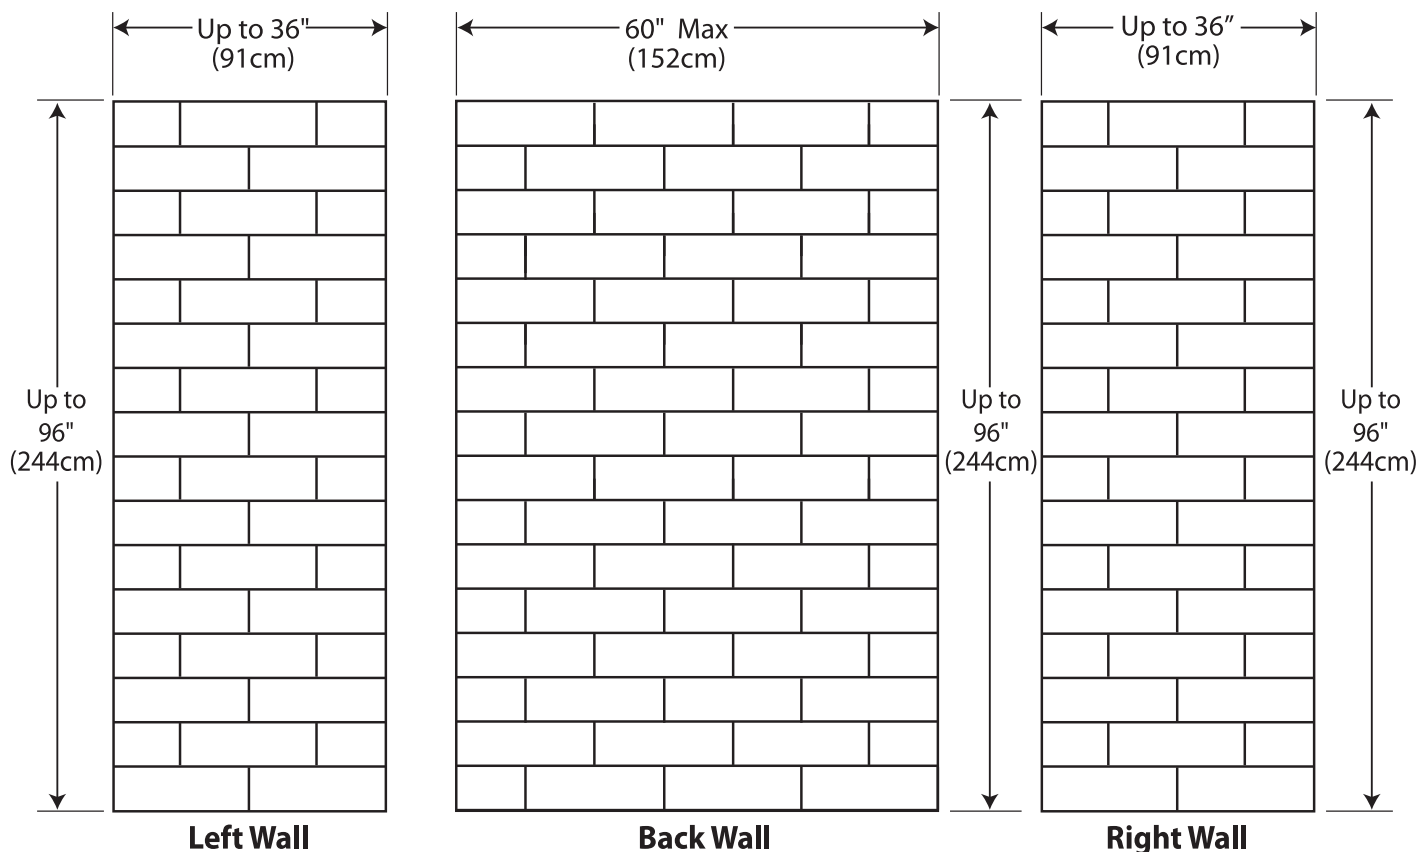

6" x 18" Subway Tile

Wall Surrounds
Technical Specifications

Standard Features:

- Individual 'tile' size: 6" x 18" (15cm x 46cm)
- Up to 96" (244cm) Max height
- Back Wall: 60" (152cm) Max width
- Side Walls: Up to 36" (91cm) Max width
- 5/16" (0.8cm) Nominal thickness
- Gloss finish

Optional Accessories:

- 2" x up to 120" x 3/4" Trim Strips (5cm x 305cm x 2cm)
- Soap Dishes
- Shampoo Shelves
- Foot Rests
- Additional Accessories available upon request (minimum quantities apply).

Minimum Order Quantities Apply