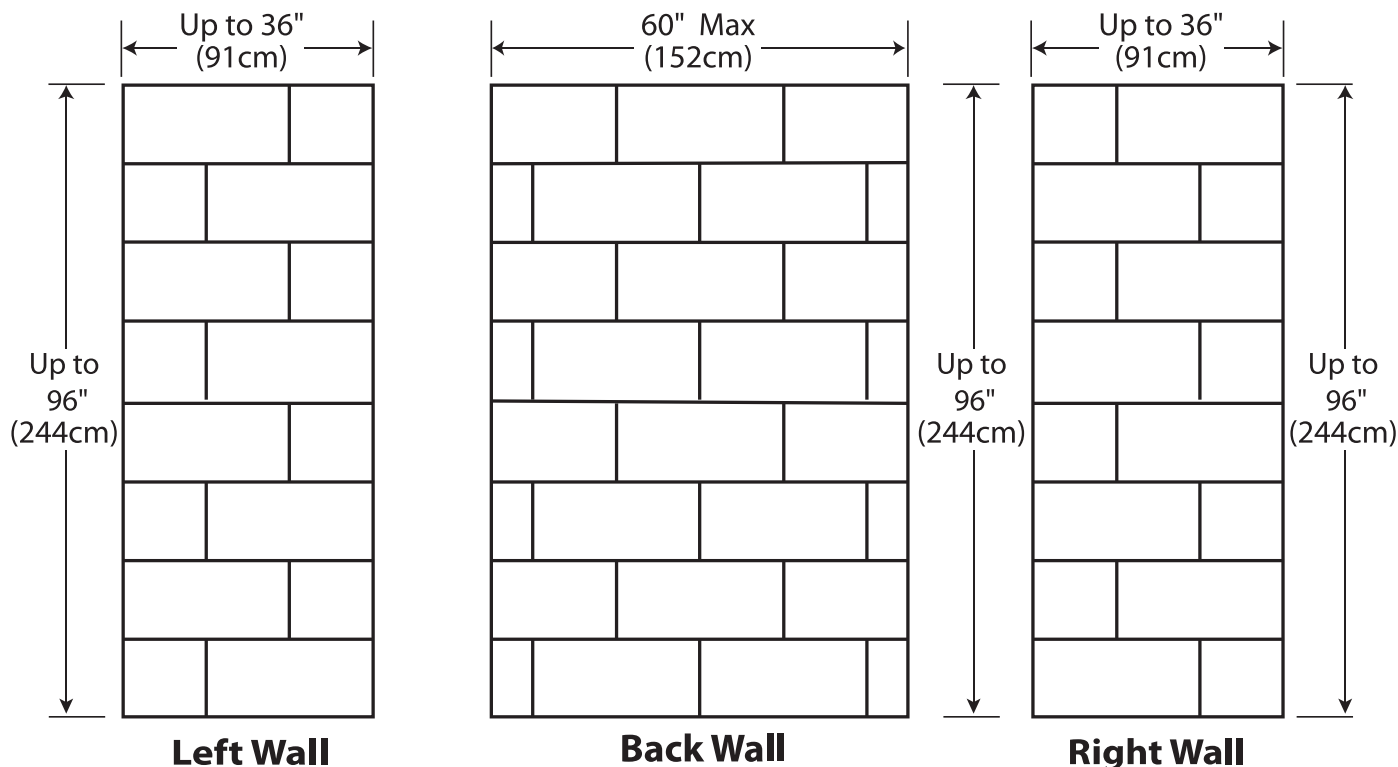

12" x 24" Horizontal Tile

Wall Surrounds
Technical Specifications

Standard Features:

- Individual 'brick' size: 12" x 24" (30cm x 61cm)
- Up to 96" (244cm) Max height
- Back Wall: 60" (152cm) Max width
- Side Walls: Up to 36" (91cm) Max width
- 5/16" (0.8cm) Nominal thickness
- Gloss Finish

Minimum Order Quantities Apply

Optional Accessories:

- 2" x up to 120" x 3/4" Trim Strips (5cm x 305cm x 2cm)
- Soap Dishes
- Shampoo Shelves
- Foot Rests
- Additional Accessories available upon request (minimum quantities apply).