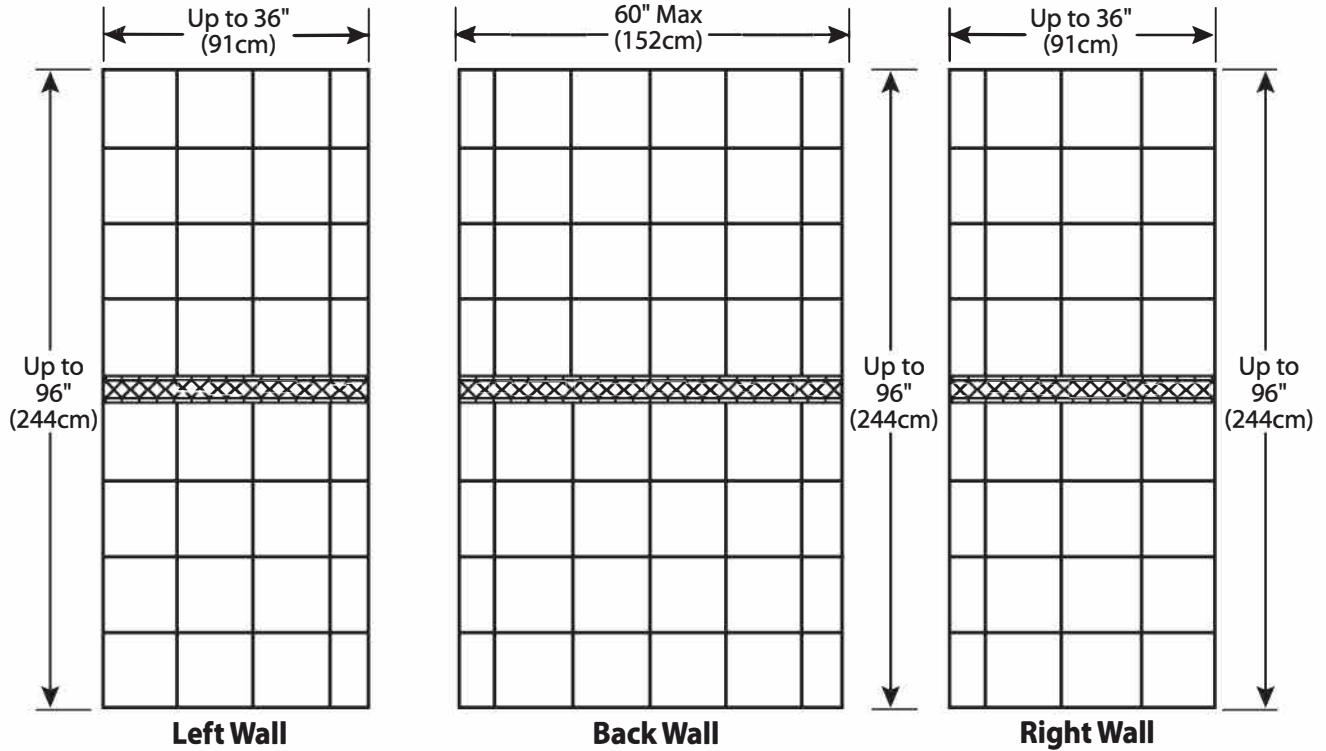

# 12" x 12" Old World Classic Integral Listello

Wall Surrounds  
Technical Specifications

## Standard Features:

- Individual 'brick' size: 12" x 12" (30cm x 30cm)
- Up to 96" (244cm) Max height
- Back Wall: 60" (152cm) Max width
- Side Walls: Up to 36" (91cm) Max width
- 4" Integral Listello
- 5/16" (0.8cm) Nominal thickness
- Textured Slate Finish

## Optional Accessories:

- 2" x up to 120" x 3/4" Trim Strips (5cm x 305cm x 2cm)
- Soap Dishes
- Shampoo Shelves
- Foot Rests
- Additional Accessories available upon request (minimum quantities apply).