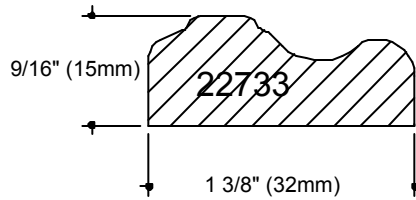

TM 2 Trim

120" LENGTH

120" LENGTH

96" LENGTH

96" LENGTH

SECTIONS ARE SHOWN FULL SIZE