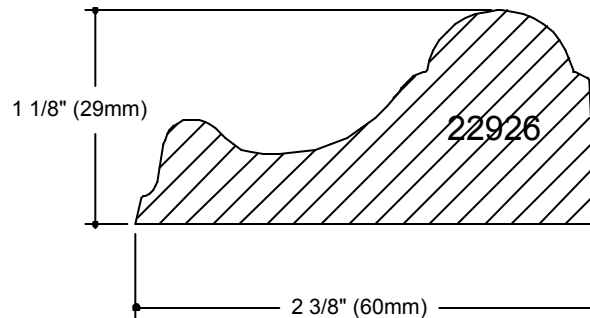

TM 2 Trim

120" LENGTH

120" LENGTH

96" LENGTH

96" LENGTH

SECTIONS ARE SHOWN FULL SIZE