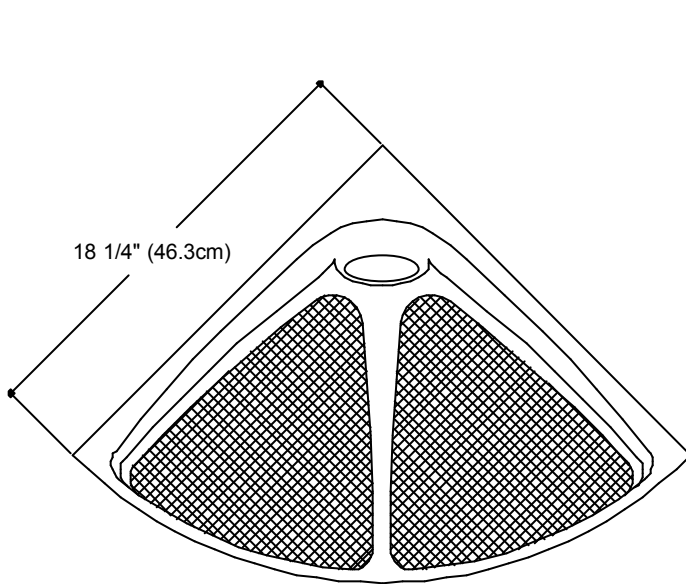

Oval Corner Seat - Textured

Cat No. 22999