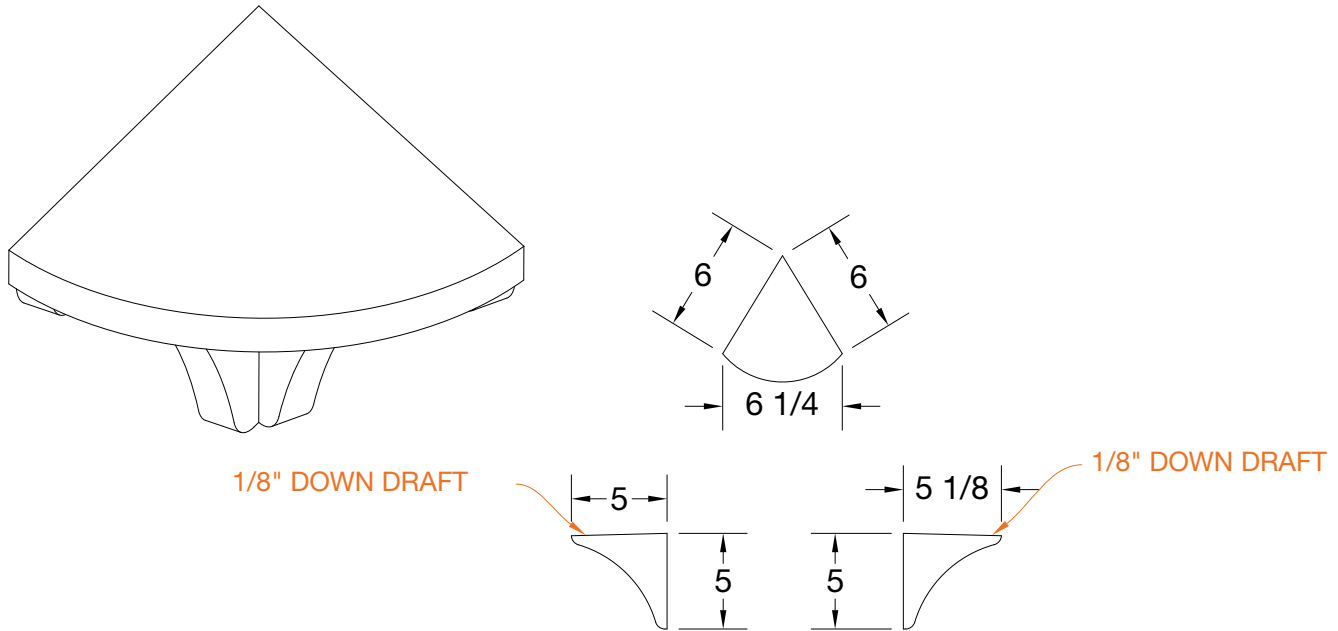

ACC-SS-3P

3-PIECE CORNER MOUNT SHAMPOO SHELF
CAST MARBLE

1/2" THICK SUPPORTS

FEATURES Dimensional Tolerance $\pm 1/8"$. Dimensions needed for site preparation should be measured from the unit. American Bath Group assumes no responsibility for preparatory work.

Type and Model #	Material	Wall Finish	Pieces
Shampoo Shelf #ACC-SS-3P	Cast Marble	Anti-Slip Textured Finish	1

DIMENSIONS

Specifications	inches
Shampoo Shelf Depth:	6
Shampoo Shelf Width:	6
Shampoo Shelf Height:	6
Shampoo Shelf Thickness:	1/2

Rev. 09.16.21