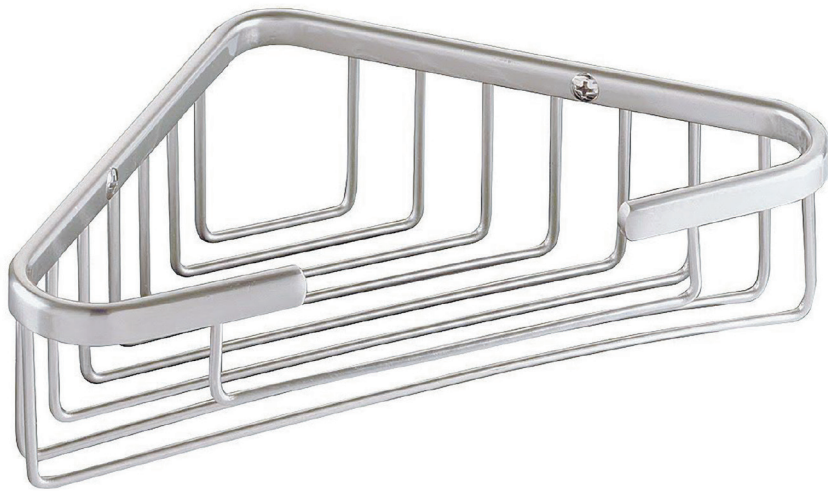

ACC-SD-CPW

inches

CHROME PLATED WIRE CORNER SOAPDISH
POLISHED CHROME

FEATURES

- Corner Shower Basket
- HeliArc Welded 8/8 Stainless Steel
- Polished Chrome

Cast Marble Solutions

ACC-SD-CPW

CHROME PLATED WIRE CORNER SOAPDISH
POLISHED CHROME

FEATURES Dimensional Tolerance $\pm 1/4"$. Dimensions needed for site preparation should be measured from the unit. American Bath Group assumes no responsibility for preparatory work.

Type and Model #	Material	Pieces
Soap Dish #ACC-SD-CPW	Polished Chrome	1

DIMENSIONS

Specifications	inches
Soap Dish Width:	6 3/4
Soap Dish Depth:	5
Soap Dish Height:	1 3/4

Rev. 03.19.21