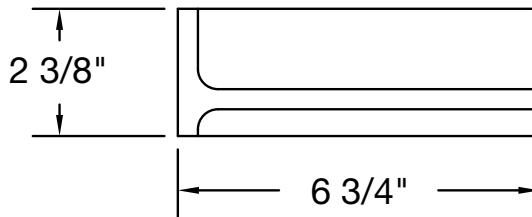

ACC-SD-C6.75-SW/SB/SA

inches

6 ¾ CORNER MOUNT SOAP DISH
CERAMIC

FEATURES

- Corner Mount

COLOR & TRIM OPTIONS

Standard Color	Code
----------------	------

White	SW
-------	----

FEATURES Dimensional Tolerance $\pm 1/8"$. Dimensions needed for site preparation should be measured from the unit. American Bath Group assumes no responsibility for preparatory work.

Type and Model #	Material	Pieces
Corner Mount Soap Dish #ACC-SD-C6.75-SW/SB/SA	Ceramic	1

DIMENSIONS

Specifications	inches
Soap Dish Size:	6 ¾ / 6 ¾
Soap Dish Depth:	4 ¼
Soap Dish Height:	2 ¾