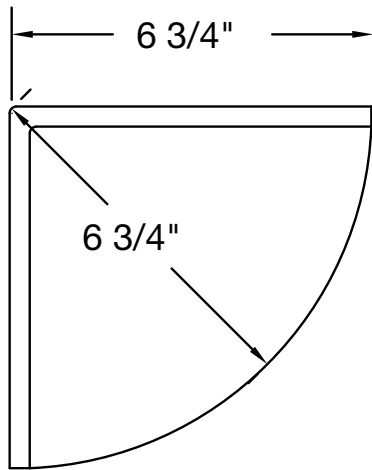

ACC-SD-C6.75-SW/SB/SA

6 ¾ CORNER MOUNT SOAP DISH
CERAMIC

Top View